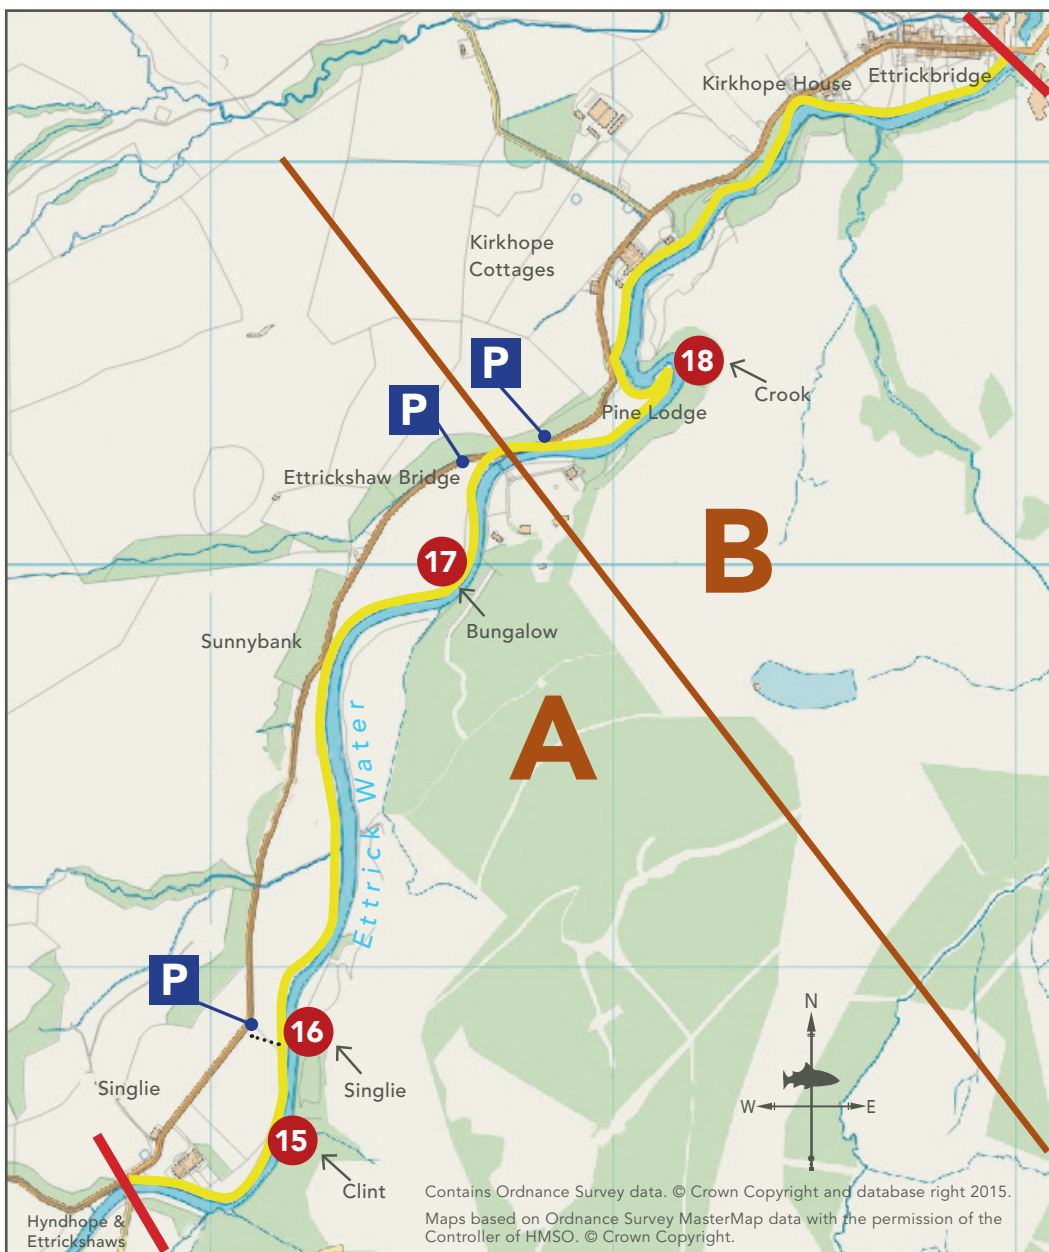

BOWHILL

BEAT 3 NEWHOUSE

Hyndhope Bridge to Ettrickbridge

Fishing permitted along a single sided bank. Wide pools which rely on high water which is usually found towards the end of the season.

HIGH WATER

Rods: 13' or 14'.

Lines: Either an intermediate or floating line with interchangeable tips.

Flies: Cascade, Willie Gun, Shrimps, Small Cone Heads, 8s & 10ft double or treble.

LOW WATER

Rods: Either switch rod or 10s single handed rod.

Lines: As above.

Flies: Posh Tosh, Cascade, Very small tubes ½" long. Silver Stoat, Shrimps, 10s & 12s double or treble.

Key

- Pools
- Stile
- Foot Path
- Parking
- Fishing permitted from bank
- Start/End of beat